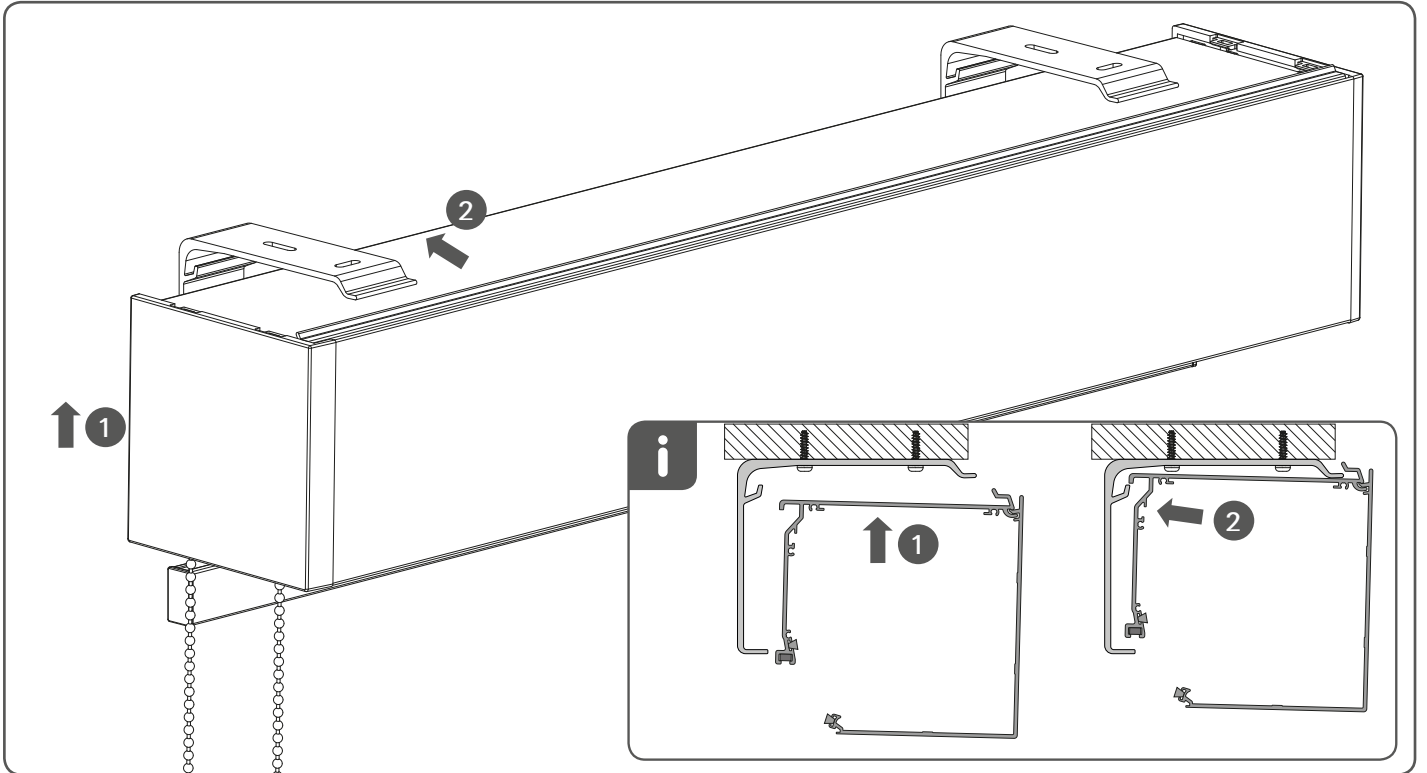

Installation RC-LA31

Read the instructions carefully before assembling and using the product.
Assembling process can be completed by non-professionals. For indoor use only.

WARNING

- Young children can strangle in the loop of pull cords, chains and tapes, and cords that operate window coverings.
- To avoid strangulation and entanglement, keep cords out of the reach of young children. Cords may become wrapped around a child's neck
- Move beds, cots and furniture away from window covering cords.
- Do not tie cords together.
Make sure cords do not twist together and form a loop.

QR

rtube.nl/red240

⚠ WARNING

Install the child safety device as specified in the childsafe manual.

Removal