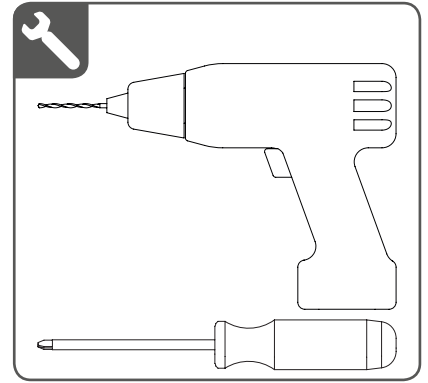

Installation RC-LA31

Read the instructions carefully before assembling and using the product.
Assembling process can be completed by non-professionals. For indoor use only.

WARNING

- Young children can strangle in the loop of pull cords, chains and tapes, and cords that operate window coverings.
- To avoid strangulation and entanglement, keep cords out of the reach of young children. Cords may become wrapped around a child's neck
- Move beds, cots and furniture away from window covering cords.
- Do not tie cords together.
Make sure cords do not twist together and form a loop.

QR

rtube.nl/red240

⚠ WARNING

Install the child safety device as specified in the childsafe manual.

Removal