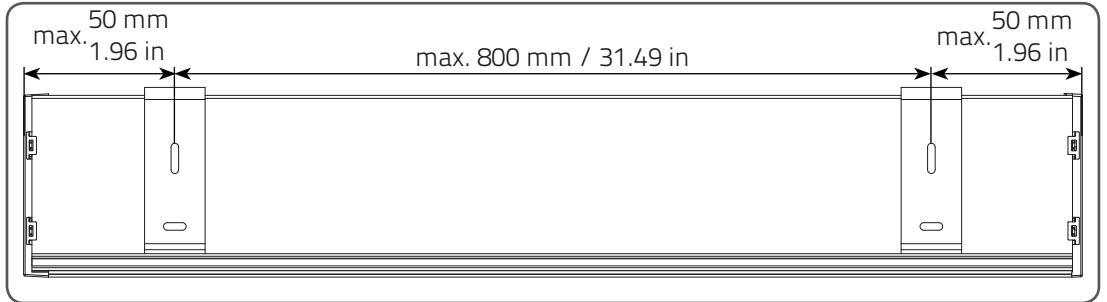

Installation RC-LA31

Read the instructions carefully before assembling and using the product.
Assembling process can be completed by non-professionals. For indoor use only.

WARNING

- Young children can strangle in the loop of pull cords, chains and tapes, and cords that operate window coverings.
- To avoid strangulation and entanglement, keep cords out of the reach of young children. Cords may become wrapped around a child's neck
- Move beds, cots and furniture away from window covering cords.
- Do not tie cords together.
  Make sure cords do not twist together and form a loop.

QR

rtube.nl/red240