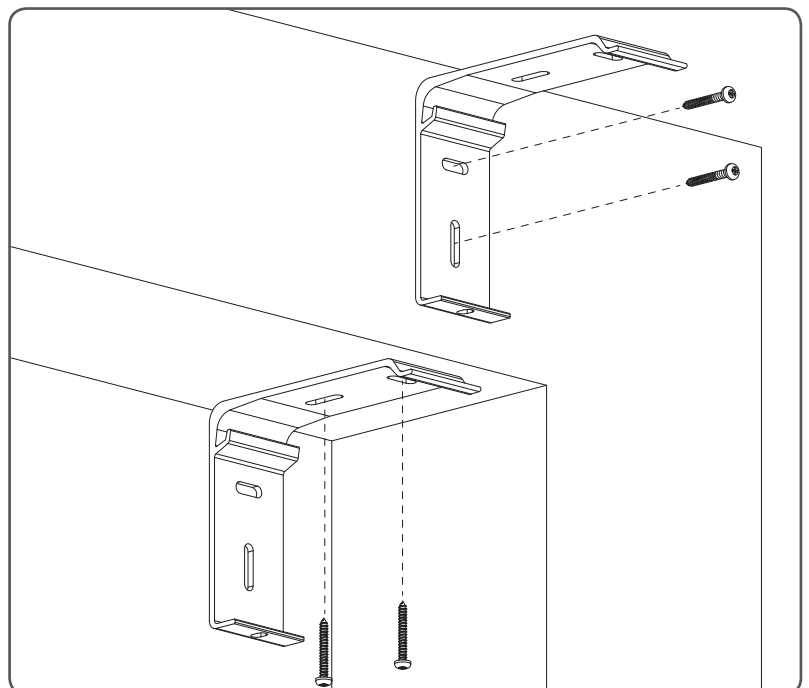

Installation RC-LA31

Read the instructions carefully before assembling and using the product.
Assembling process can be completed by non-professionals. For indoor use only.

WARNING

- Young children can strangle in the loop of pull cords, chains and tapes, and cords that operate window coverings.
- To avoid strangulation and entanglement, keep cords out of the reach of young children. Cords may become wrapped around a child's neck
- Move beds, cots and furniture away from window covering cords.
- Do not tie cords together.
Make sure cords do not twist together and form a loop.

QR

rtube.nl/red240

⚠ WARNING

Install the child safety device as specified in the childsafe manual.

Removal