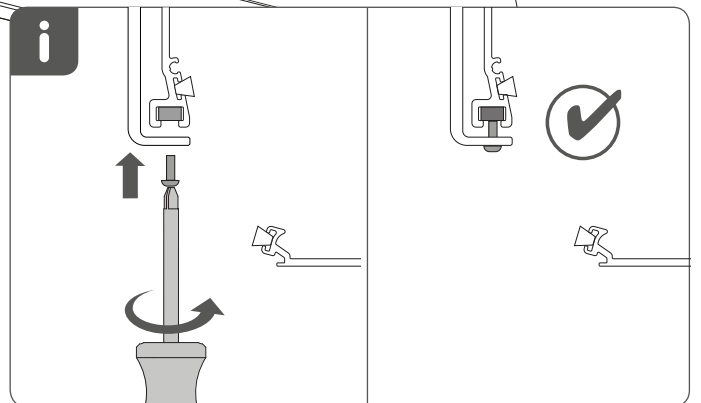

Installation RC-LA31

Read the instructions carefully before assembling and using the product.
Assembling process can be completed by non-professionals. For indoor use only.

WARNING

- Young children can strangle in the loop of pull cords, chains and tapes, and cords that operate window coverings.
- To avoid strangulation and entanglement, keep cords out of the reach of young children. Cords may become wrapped around a child's neck
- Move beds, cots and furniture away from window covering cords.
- Do not tie cords together.
Make sure cords do not twist together and form a loop.

QR

rtube.nl/red240

⚠ WARNING

Install the child safety device as specified in the childsafe manual.

Removal