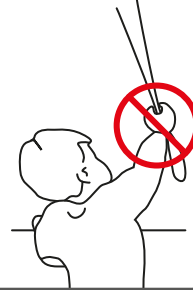

Installation RC-LA31

Read the instructions carefully before assembling and using the product.
Assembling process can be completed by non-professionals. For indoor use only.

WARNING

- Young children can strangle in the loop of pull cords, chains and tapes, and cords that operate window coverings.
- To avoid strangulation and entanglement, keep cords out of the reach of young children. Cords may become wrapped around a child's neck
- Move beds, cots and furniture away from window covering cords.
- Do not tie cords together.
Make sure cords do not twist together and form a loop.