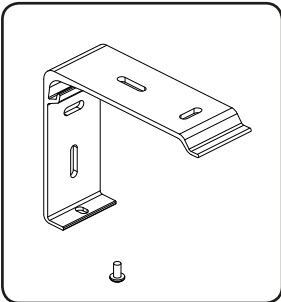

Installation RC-LA31

Read the instructions carefully before assembling and using the product.
Assembling process can be completed by non-professionals. For indoor use only.

WARNING

- Young children can strangle in the loop of pull cords, chains and tapes, and cords that operate window coverings.
- To avoid strangulation and entanglement, keep cords out of the reach of young children. Cords may become wrapped around a child's neck
- Move beds, cots and furniture away from window covering cords.
- Do not tie cords together.
Make sure cords do not twist together and form a loop.

QR

rtube.nl/red240

⚠ WARNING

Install the child safety device as specified in the childsafe manual.

Removal