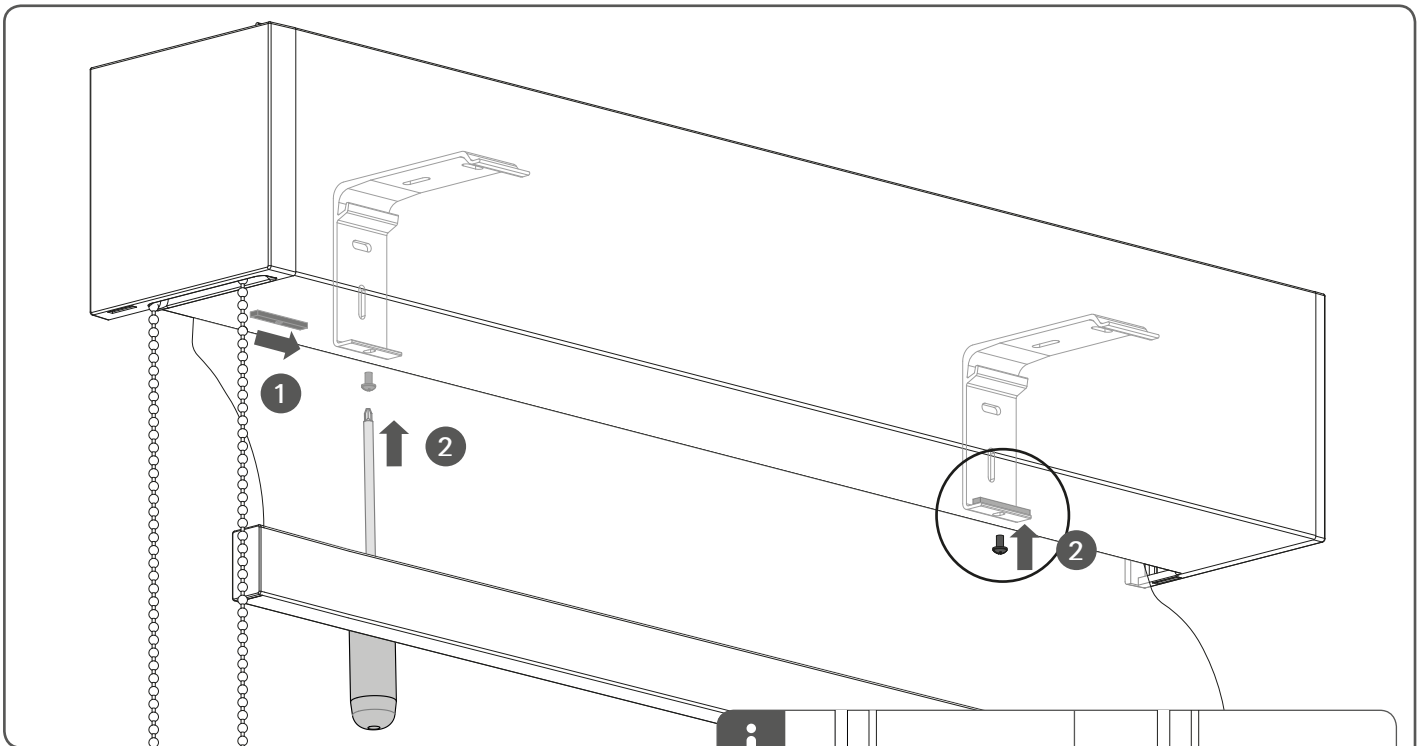

Installation RC-LA31

Read the instructions carefully before assembling and using the product.
Assembling process can be completed by non-professionals. For indoor use only.

WARNING

- Young children can strangle in the loop of pull cords, chains and tapes, and cords that operate window coverings.
- To avoid strangulation and entanglement, keep cords out of the reach of young children. Cords may become wrapped around a child's neck
- Move beds, cots and furniture away from window covering cords.
- Do not tie cords together.
Make sure cords do not twist together and form a loop.

QR

rtube.nl/red240

⚠ WARNING

Install the child safety device as specified in the childsafe manual.

Removal